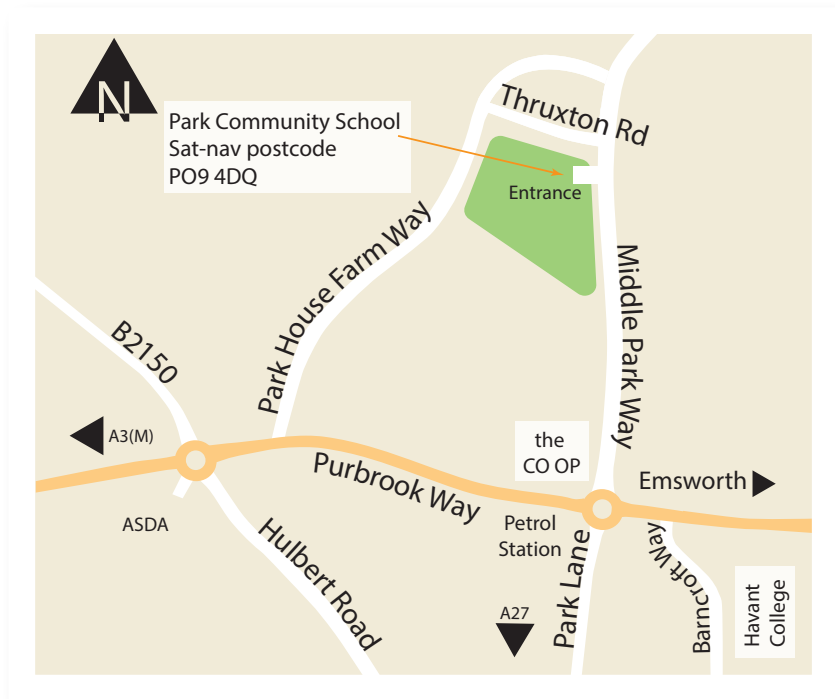

You can find us here...

Park Community School
Middle Park Way
Havant
PO9 4BU

for bookings please contact us:

Dickinson Centre
023 9248 9811
bookings@pcs.hants.sch.uk

Printed by Park Design and Print
Established to give young people real life work experience
PDP@pcs.hants.sch.uk - 023 92 489 840